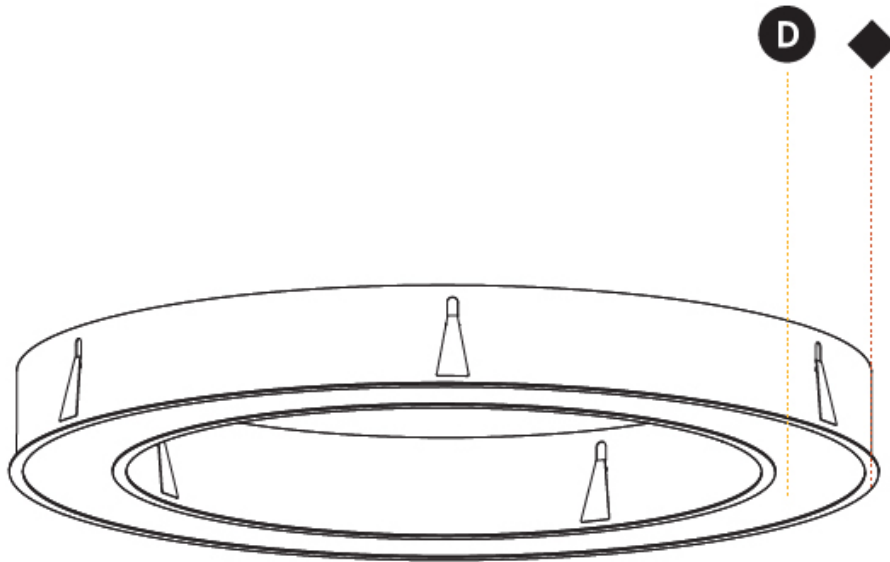

#### PHYSICAL

Shape: Round  
 Diameter (mm): 1270  
 Diameter (in): 50  
 Height (mm): 110  
 Height (in): 4 5/16  
 Min. Recessing Depth (mm): 120  
 Min. Recessing Depth (in): 4 3/4  
 Light Distribution: Direct  
 Weight (kg): 15.446  
 Weight (lbs): 34.05  
 Diffuser: PMMA - Opal or Micro-Prism  
 Fixture Finish: SSR / BKV / CWI / CRY / HAB / LAG / UFT / ITA / RUA / RUR / MIC / FTG / MYG / TWT / LOD / PUS / FRO / FUP / KIA / POP / BLS / SPG / MEY / GOH / GUM / CHC / COM / ABZ / JAG / OBR / MOS / ROR  
 Fixture Material: Aluminum  
 Cut-out Measurements: 1260mm / 49 5/8" x 940mm / 37"

120mm  
4 3/4"

10 - 15mm  
3/8" - 9/16"

A37507-

PROJECT \_\_\_\_\_

TYPE \_\_\_\_\_

SPECIFIER \_\_\_\_\_

QUANTITY \_\_\_\_\_

DATE \_\_\_\_\_