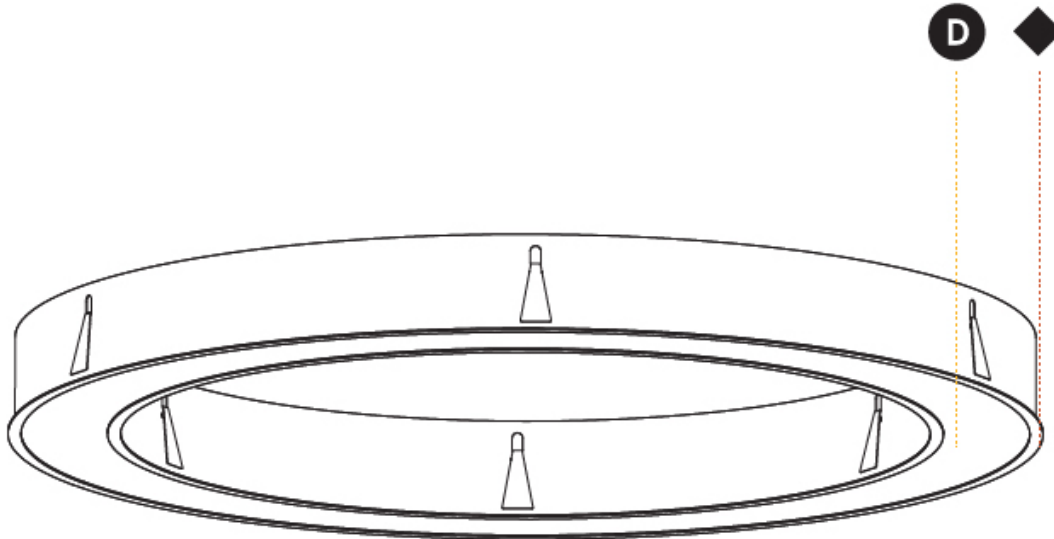

A37502-

PROJECT	_____
TYPE	_____
SPECIFIER	_____
QUANTITY	_____
DATE	_____

A