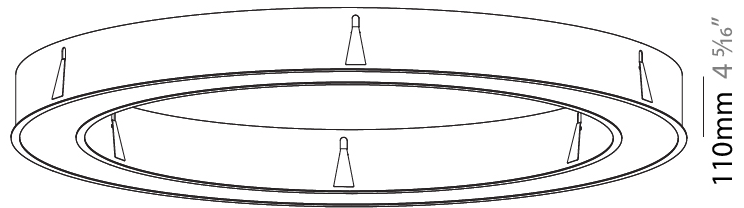

GENERAL

Series: Glorious
Subseries: Glorious
Brand: Prolicht
Division: Architectural
Mounting Type: Recessed
Mounting Location: Ceiling
Subcategory: Ambient

PHYSICAL

Shape: Round
Diameter (mm): 1570
Diameter (in): 61 ¹³/₁₆
Height (mm): 110
Height (in): 4 ⁵/₁₆
Min. Recessing Depth (mm): 120
Min. Recessing Depth (in): 4 ³/₄
Light Distribution: Direct
Weight (kg): 16.624
Weight (lbs): 36.65
Diffuser: [PMMA - Opal or Micro-Prism](#)
Fixture Finish: [SSR / BKV / CWI / CRY / HAB / LAG / UFT / ITA / RUA / RUR / MIC / FTG / MYG / TWT / LOD / PUS / FRO / FUP / KIA / POP / BLS / SPG / MEY / GOH / GUM / CHC / COM / ABZ / JAG / OBR / MOS / ROR](#)
Fixture Material: Aluminum
Cut-out Measurements: 1560mm / 61 7/16" x 1240mm / 48 13/16"

ELECTRICAL

Lamp Type: LED (Zhaga Standard)
Input Wattage (W): 75
Total Output Wattage (W): 60 / 48 (3500K)
Dimming: [Non-Dimming / Phase Dimming (120Vac only) / 0-10V Dimming](#)
Driver Included: Yes
Driver Location: Integrated
Driver Type: Constant Current - 120 / 277Vac
Driver Class: Class 2
Input Voltage (V): 120 - 277
Constant Current (MA): 350 / 700/800 (3500K)

LED

Color Temperature (°K): 3000 / 3500 / 4000
Max. Delivered Lumen (lm): 6920 / 7164 / 7310
CRI: >80 CRI
Efficiency (%): 65
Lamp Life (hrs): 50000

OPTICAL

RATINGS AND CERTIFICATIONS

Certified By: Certified for North American Standards
IP rating: IP20

PROJECT
TYPE
SPECIFIER
QUANTITY
DATE

Ø 1228mm 48 3/8"

Ø 1570mm 61 13/16"

1560mm x 1240mm
61 7/16" x 48 13/16"

120mm
4 3/4"

10 - 15mm
3/8" - 9/16"