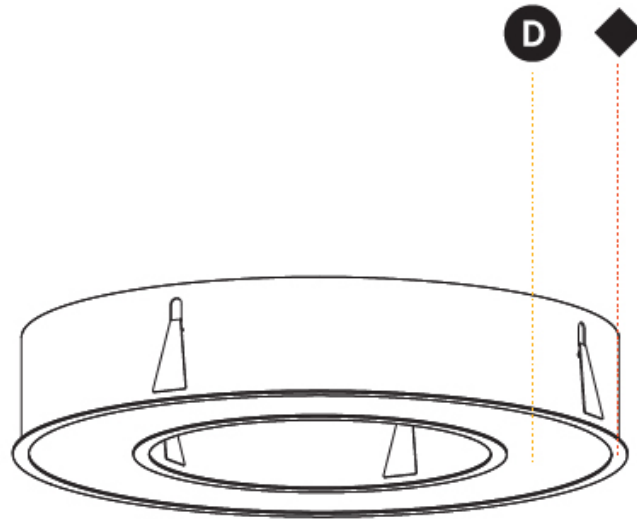

A37500-

PROJECT _____

TYPE _____

SPECIFIER _____

QUANTITY _____

DATE _____

A