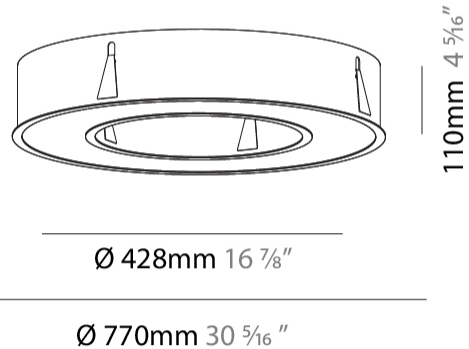

GENERAL

Series: Glorious
Subseries: Glorious
Brand: Prolight
Division: Architectural
Mounting Type: Recessed
Mounting Location: Ceiling
Subcategory: Ambient

PHYSICAL

Shape: Round
Diameter (mm): 770
Diameter (in): 30 ⁵/₁₆
Height (mm): 110
Height (in): 4 ⁵/₁₆
Min. Recessing Depth (mm): 120
Min. Recessing Depth (in): 4 ³/₄
Light Distribution: Direct
Weight (kg): 9.285
Weight (lbs): 20.47
Diffuser: PMMA - Opal or Micro-Prism
Fixture Finish: SSR / BKV / CWI / CRY / HAB / LAG / UFT / ITA / RUA / RUR / MIC / FTG / MYG / TWT / LOD / PUS / FRO / FUP / KIA / POP / BLS / SPG / MEY / GOH / GUM / CHC / COM / ABZ / JAG / OBR / MOS / ROR
Fixture Material: Aluminum
Cut-out Measurements: 760mm / 29 15/16" x 440mm / 17 5/16"

ELECTRICAL

Lamp Type: LED (Zhaga Standard)
Input Wattage (W): 30
Total Output Wattage (W): 24 / 19.2 (3500K)
Dimming: Non-Dimming / Phase Dimming (120Vac only) / 0-10V Dimming
Driver Included: Yes
Driver Location: Integrated
Driver Type: Constant Current - 120 / 277Vac
Driver Class: Class 2
Input Voltage (V): 120 - 277
Constant Current (MA): 350 / 600 (3500K)

LED

Color Temperature (°K): 3000 / 3500 / 4000
Max. Delivered Lumen (lm): 2770 / 2862 / 2920
CRI: >80 CRI
Efficiency (%): 65
Lamp Life (hrs): 50000

OPTICAL

RATINGS AND CERTIFICATIONS

Certified By: Certified for North American Standards
IP rating: IP20

760mm x 440mm
29 ¹⁵/₁₆" x 17 ⁵/₁₆"

120mm
4 ³/₄ "

10 - 15mm
³/₈" - ⁹/₁₆"