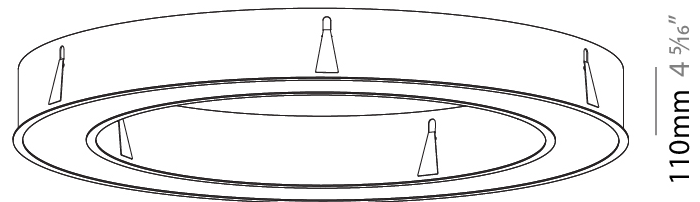

GENERAL

Series: Glorious
Subseries: Glorious
Brand: Prolicht
Division: Architectural
Mounting Type: Recessed
Mounting Location: Ceiling
Subcategory: Ambient

PHYSICAL

Shape: Round
Diameter (mm): 1270
Diameter (in): 50
Height (mm): 110
Height (in): 4 5/16
Min. Recessing Depth (mm): 120
Min. Recessing Depth (in): 4 3/4
Light Distribution: Direct
Weight (kg): 15.446
Weight (lbs): 34.05
Diffuser: PMMA - Opal or Micro-Prism
Fixture Finish: SSR / BKV / CWI / CRY / HAB / LAG / UFT / ITA / RUA / RUR / MIC / FTG / MYG / TWT / LOD / PUS / FRO / FUP / KIA / POP / BLS / SPG / MEY / GOH / GUM / CHC / COM / ABZ / JAG / OBR / MOS / ROR
Fixture Material: Aluminum
Cut-out Measurements: 1260mm / 49 5/8" x 940mm / 37"

ELECTRICAL

Lamp Type: LED (Zhaga Standard)
Input Wattage (W): 60
Total Output Wattage (W): 48 / 38.4 (3500K)
Dimming: 0-10V Dimming / Phase Dimming (120Vac Only)
Driver Included: Yes
Driver Location: Integrated
Driver Type: Constant Current - 120 / 277Vac
Driver Class: Class 2
Input Voltage (V): 120 - 277
Constant Current (MA): 350 / 600 (3500K)

LED

Color Temperature (°K): 3000 / 3500 / 4000
Max. Delivered Lumen (lm): 5540 / 5733 / 5850
CRI: >80 CRI
Efficiency (%): 65
Lamp Life (hrs): 50000

OPTICAL

RATINGS AND CERTIFICATIONS

Certified By: Certified for North American Standards
IP rating: IP20

PROJECT
TYPE
SPECIFIER
QUANTITY
DATE

Ø 928mm 36 9/16"

Ø 1270mm 50"

110mm 4 5/16"

1260mm x 940mm
49 5/8" x 37"

120mm
4 3/4"

10 - 15mm
3/8" - 9/16"